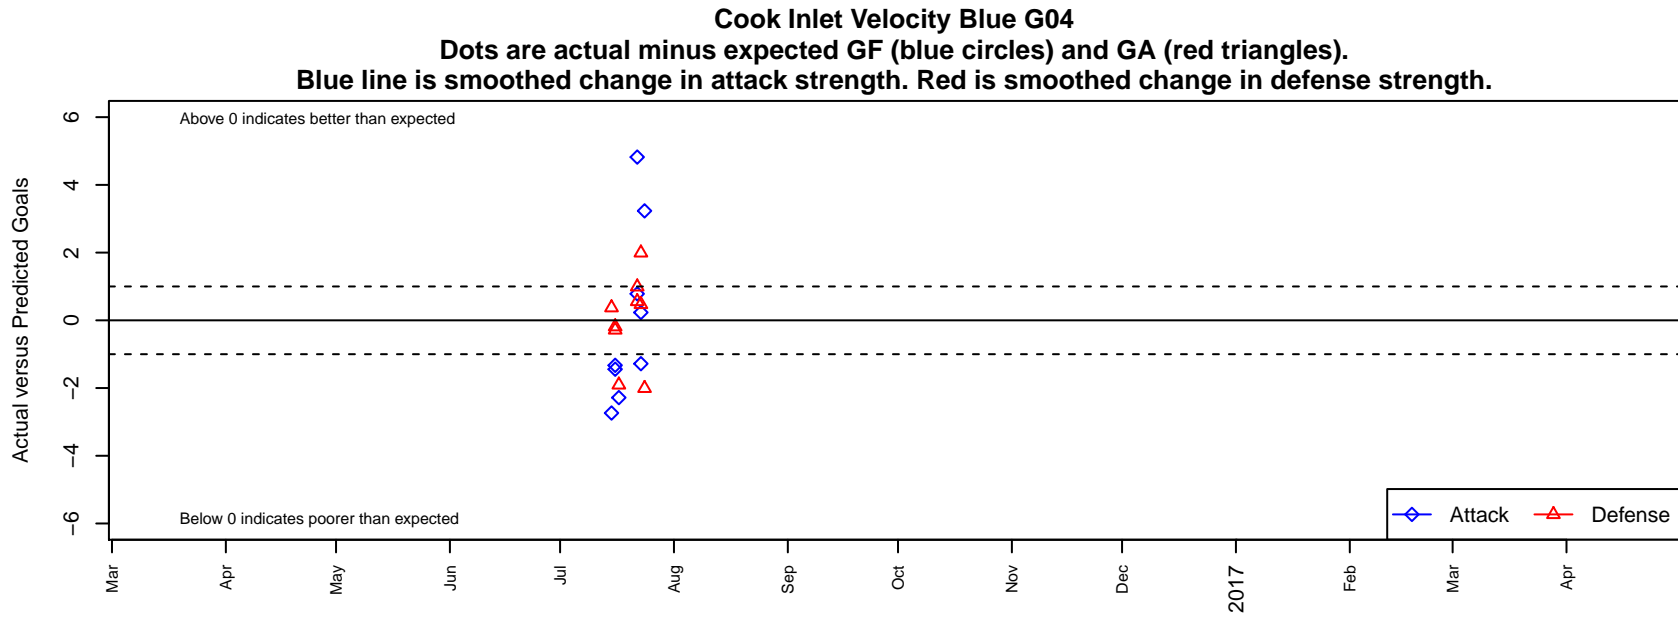

# Cook Inlet Velocity Blue G04

, AK  
 G04 total strength=1056  
 attack=5.26 defense=1.12

alt names used:  
 COOK INLET SC 04G (AK)  
 CISC Velocity Girls Blue

Venues played:  
 2016 Beaverton Cup GU13 Silver  
 2016 Oswego Nike Cup Silver U13

**attack and defense variance (black dot)  
relative to other teams  
and top 10 in region**

**attack and defense rating  
relative to others at age  
and all opponents in last 13 months**

**attack and defense rating  
relative to others at age  
and all opponents in last 13 months**

**Performance relative to 13 month average**

**Performance relative to 13 month average**

Distribution of opponents  
 Red = Lose zone, Blue = Win zone, Green = Even  
 Black line separates win/lose zones